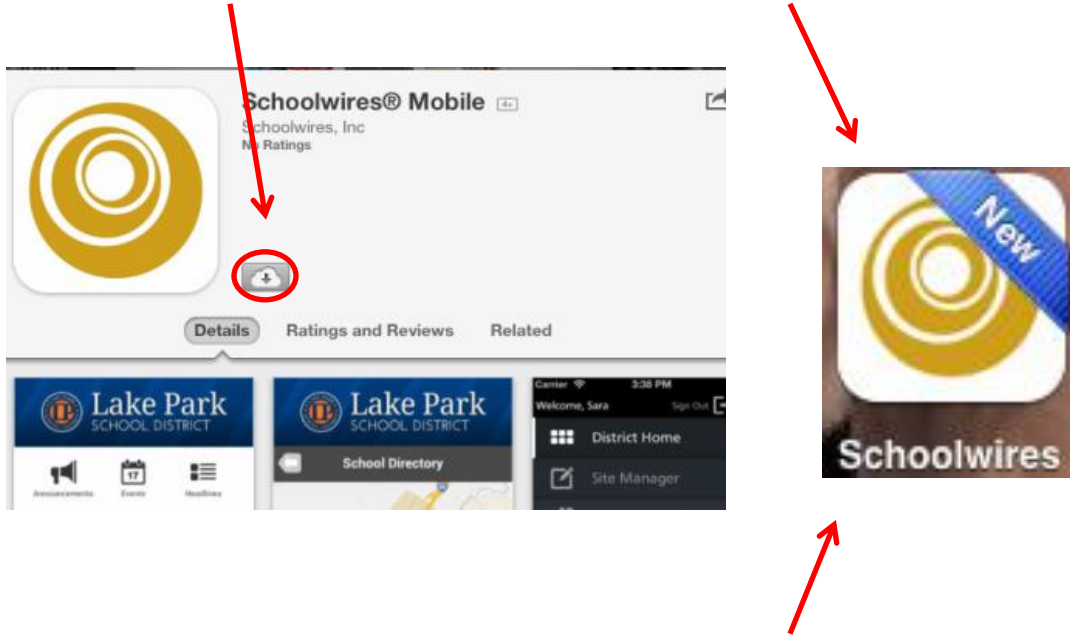

The **Schoolwires Mobile** download page opens. Click on the download icon, to install **Schoolwires Mobile**. **Schoolwires Mobile** downloads and places a **Schoolwires** icon on your desktop.