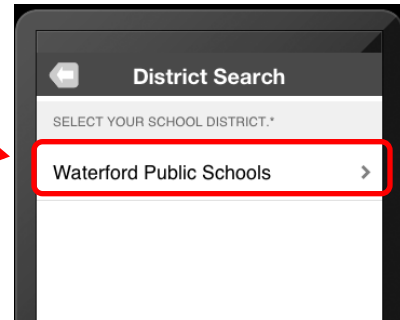

Select **Waterford Public Schools** from the resulting screen.