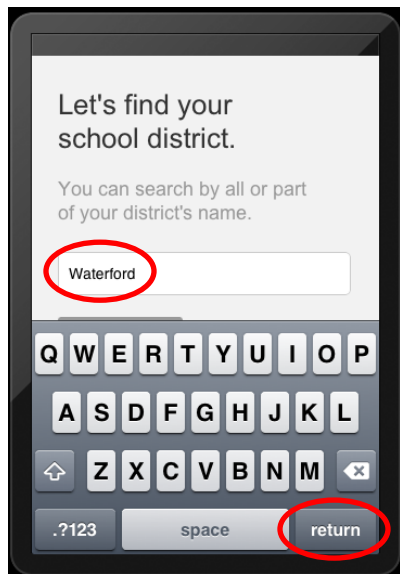

### **The Waterford Public School Mobile App**

To install the Waterford Public School's Mobile App on your device, from the device, navigate to [www.waterfordschools.org](http://www.waterfordschools.org) on the internet.

Along the top of the screen you will see the **Schoowires Mobile** logo and a **View** button. Tap on the **View** button.

The **Schoolwires Mobile** download page opens. Click on the download icon, to install **Schoolwires Mobile**. **Schoolwires Mobile** downloads and places a **Schoolwires** icon on your desktop.

Navigate to your home screen & tap on the newly downloaded **Schoolwires** icon.

A **'Let's find your school district' screen opens**. Type **Waterford** in the Search field and tap **return**, to hide the keypad.