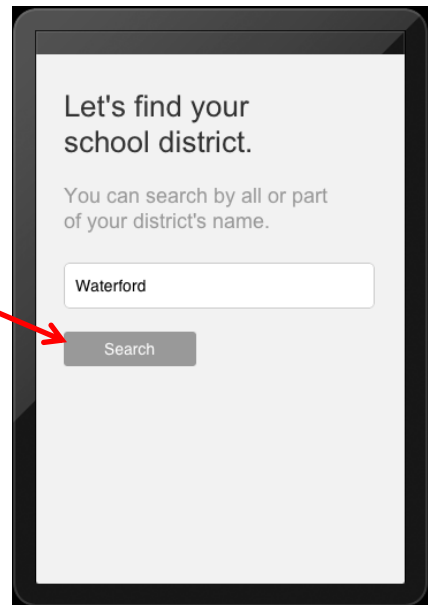

Tap on the **Search** button.