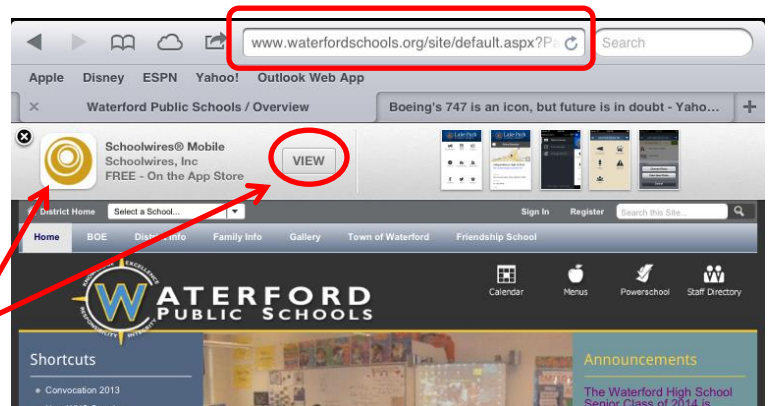

Waterford announces its **NEW Waterford Public Schools Mobile app**

Waterford establishes a mobile presence with the creation of its new mobile app. The new app, accessible to users across a range of devices, such as the iPhone, Android, BlackBerry, ipad, etc., increases Waterford's exposure and delivers optimized mobile-friendly content.

Now, wherever your mobile device travels, you can stay informed of Upcoming Events and Notices, easily access Bus Routes, Menus, Homework pages, Contact Information, and individual School information, as well as view up-to-the-minute broadcasts of school closings and delays (delivered in the app header).

Following are the directions for downloading the **NEW Waterford Public Schools Mobile app**.

The Waterford Public School Mobile App

To install the Waterford Public School's Mobile App on your device, from the device, navigate to www.waterfordschools.org on the internet.

Along the top of the screen you will see the **Schoowires Mobile** logo and a **View** button. Tap on the **View** button.